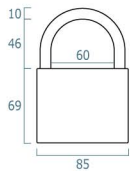

XPL Bullett-Lock Alarm used with XC Chain

**XPL46S**

10mm Locking U-Bar  
UPC-A: 876846003006

**Specifications**

Weight (g): 1,255  
Batteries: 6 x LR44 1.5v Alkaline

**Carton Info**

Pcs / Ctn: 14  
Size (mm): 430 x 155 x 255  
N.Weight (kg) / Ctn: 16.2  
G.Weight (kg) / Ctn: 16.7

**Carton Info**

Pcs / Ctn: 10  
Size (mm): 282 x 217 x 248  
N.Weight (kg) / Ctn: 13.3  
G.Weight (kg) / Ctn: 14

**Accessories**

- XBP6 Replacement Battery Pack
- XBB1 Replacement Bullett
- XC Chain
- XGA03 Ground Anchor

**XPL69**

16mm Locking U-Bar  
UPC-A: 876846002399

**Specifications**

Weight (g): 1,070  
Batteries: 6 x LR44 1.5v Alkaline

**Carton Info**

Pcs / Ctn: 10  
Size (mm): 282 x 217 x 248  
N.Weight (kg) / Ctn: 13.7  
G.Weight (kg) / Ctn: 14.75

**Specifications**

Weight (g): 2,720  
Batteries: 6 x LR44 1.5v Alkaline

**Alarm Features**

- Bullett-Lock Alarm System™
- 110 dB Alarm
- Key Arming
- Shock & Movement Sensors

**Carton Info**

Pcs / Ctn: 5  
Size (mm): 325 x 250 x 205  
N.Weight (kg) / Ctn: 14.3  
G.Weight (kg) / Ctn: 15