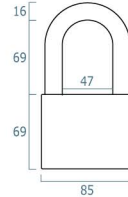

XPL Bullett-Lock Alarm used with XC Chain

**XPL46S**

10mm Locking U-Bar  
UPC-A: 876846003006

**Specifications**

Weight (g): 1,255  
Batteries: 6 x LR44 1.5v Alkaline

**Carton Info**

Pcs / Ctn: 14  
Size (mm): 430 x 155 x 255  
N.Weight (kg) / Ctn: 16.2  
G.Weight (kg) / Ctn: 16.7

**Accessories**

- XBP6 Replacement Battery Pack
- XBB1 Replacement Bullett
- XC, XCH Chain
- XGA03 Ground Anchor

**XPL46**

16mm Locking U-Bar  
UPC-A: 876846001750

**Specifications**

Weight (g): 1,345  
Batteries: 6 x LR44 1.5v Alkaline

**Carton Info**

Pcs / Ctn: 10  
Size (mm): 282 x 217 x 248  
N.Weight (kg) / Ctn: 13.3  
G.Weight (kg) / Ctn: 14

**Accessories**

- XBP6 Replacement Battery Pack
- XBB1 Replacement Bullett
- XC Chain
- XGA03 Ground Anchor

**XPL69**

16mm Locking U-Bar  
UPC-A: 876846002399

**Specifications**

Weight (g): 1,070  
Batteries: 6 x LR44 1.5v Alkaline

**Carton Info**

Pcs / Ctn: 10  
Size (mm): 282 x 217 x 248  
N.Weight (kg) / Ctn: 13.7  
G.Weight (kg) / Ctn: 14.75