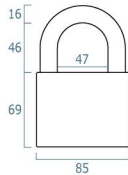

XPL Bullett-Lock Alarm used with XC Chain

**XPL46S**

10mm Locking U-Bar  
UPC-A: 876846003006

**Specifications**

Weight (g): 1,255  
Batteries: 6 x LR44 1.5v Alkaline

**Carton Info**

Pcs / Ctn: 14  
Size (mm): 430 x 155 x 255  
N.Weight (kg) / Ctn: 16.2  
G.Weight (kg) / Ctn: 16.7

**Accessories**

- XBP6 Replacement Battery Pack
- XBB1 Replacement Bullett
- XC, XCH Chain
- XGA03 Ground Anchor

**XPL46**

16mm Locking U-Bar  
UPC-A: 876846001750

**Specifications**

Weight (g): 1,345  
Batteries: 6 x LR44 1.5v Alkaline

**Carton Info**

Pcs / Ctn: 10  
Size (mm): 282 x 217 x 248  
N.Weight (kg) / Ctn: 13.3  
G.Weight (kg) / Ctn: 14

**Accessories**

- XBP6 Replacement Battery Pack
- XBB1 Replacement Bullett
- XC Chain
- XGA03 Ground Anchor

**XPL69**

16mm Locking U-Bar  
UPC-A: 876846002399

**Specifications**

Weight (g): 1,070  
Batteries: 6 x LR44 1.5v Alkaline

**Carton Info**

Pcs / Ctn: 10  
Size (mm): 282 x 217 x 248  
N.Weight (kg) / Ctn: 13.7  
G.Weight (kg) / Ctn: 14.75