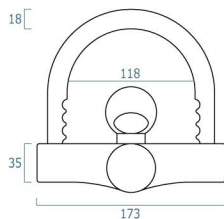

XTL1

Trailer Lock
UPC-A: 876846002573

Lock Features

- Stainless-Steel Body
- 18mm Hardened-Steel U-bar
- 100% Corrosion Resistant
- Ultra-Strong
- Maximum Security Key

Specifications

Weight (g): 2,720
Batteries: 6 x LR44 1.5v Alkaline

Alarm Features

- Bullett-Lock Alarm System™
- 110 dB Alarm
- Key Arming
- Shock & Movement Sensors

Carton Info

Pcs / Ctn: 5
Size (mm): 325 x 250 x 205
N.Weight (kg) / Ctn: 14.3
G.Weight (kg) / Ctn: 15